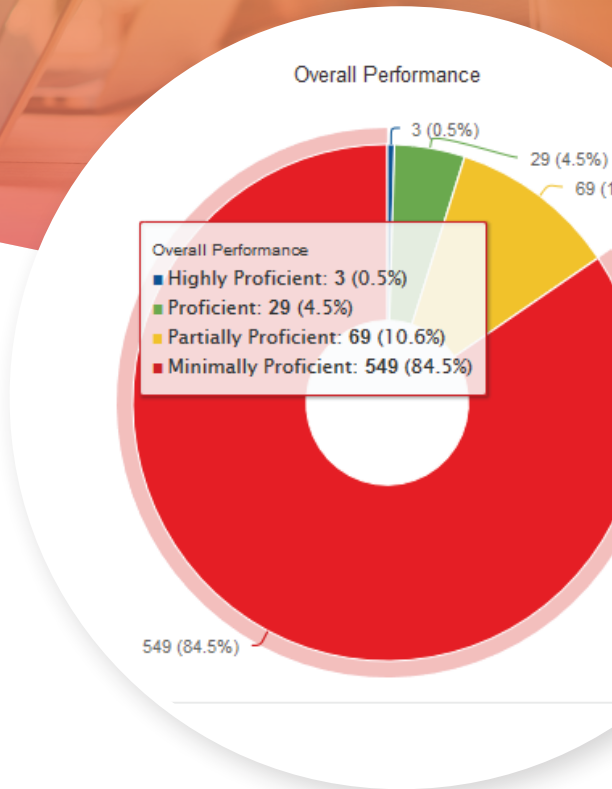

Make Valid and Reliable Predictions with Custom Statistical Analyses

It can be challenging to ensure that the assessments you deliver are valid, reliable, and good predictors of state summative assessments. Illuminate's psychometrics experts can collaborate with your team throughout the assessment process to create custom statistical analyses to ensure the right students get the right support at the right time.

BENEFITS:

Partner with Illuminate's Psychometrics experts to:

- ✓ **Ensure valid and reliable assessment administration**
- ✓ **Quickly identify students in need of targeted instruction**
- ✓ **Create good predictors** of state test performance or performance on other standardized assessments like the SAT and ACT
- ✓ **Build assessment capacity** by having a psychometrics partner to collaborate with your team